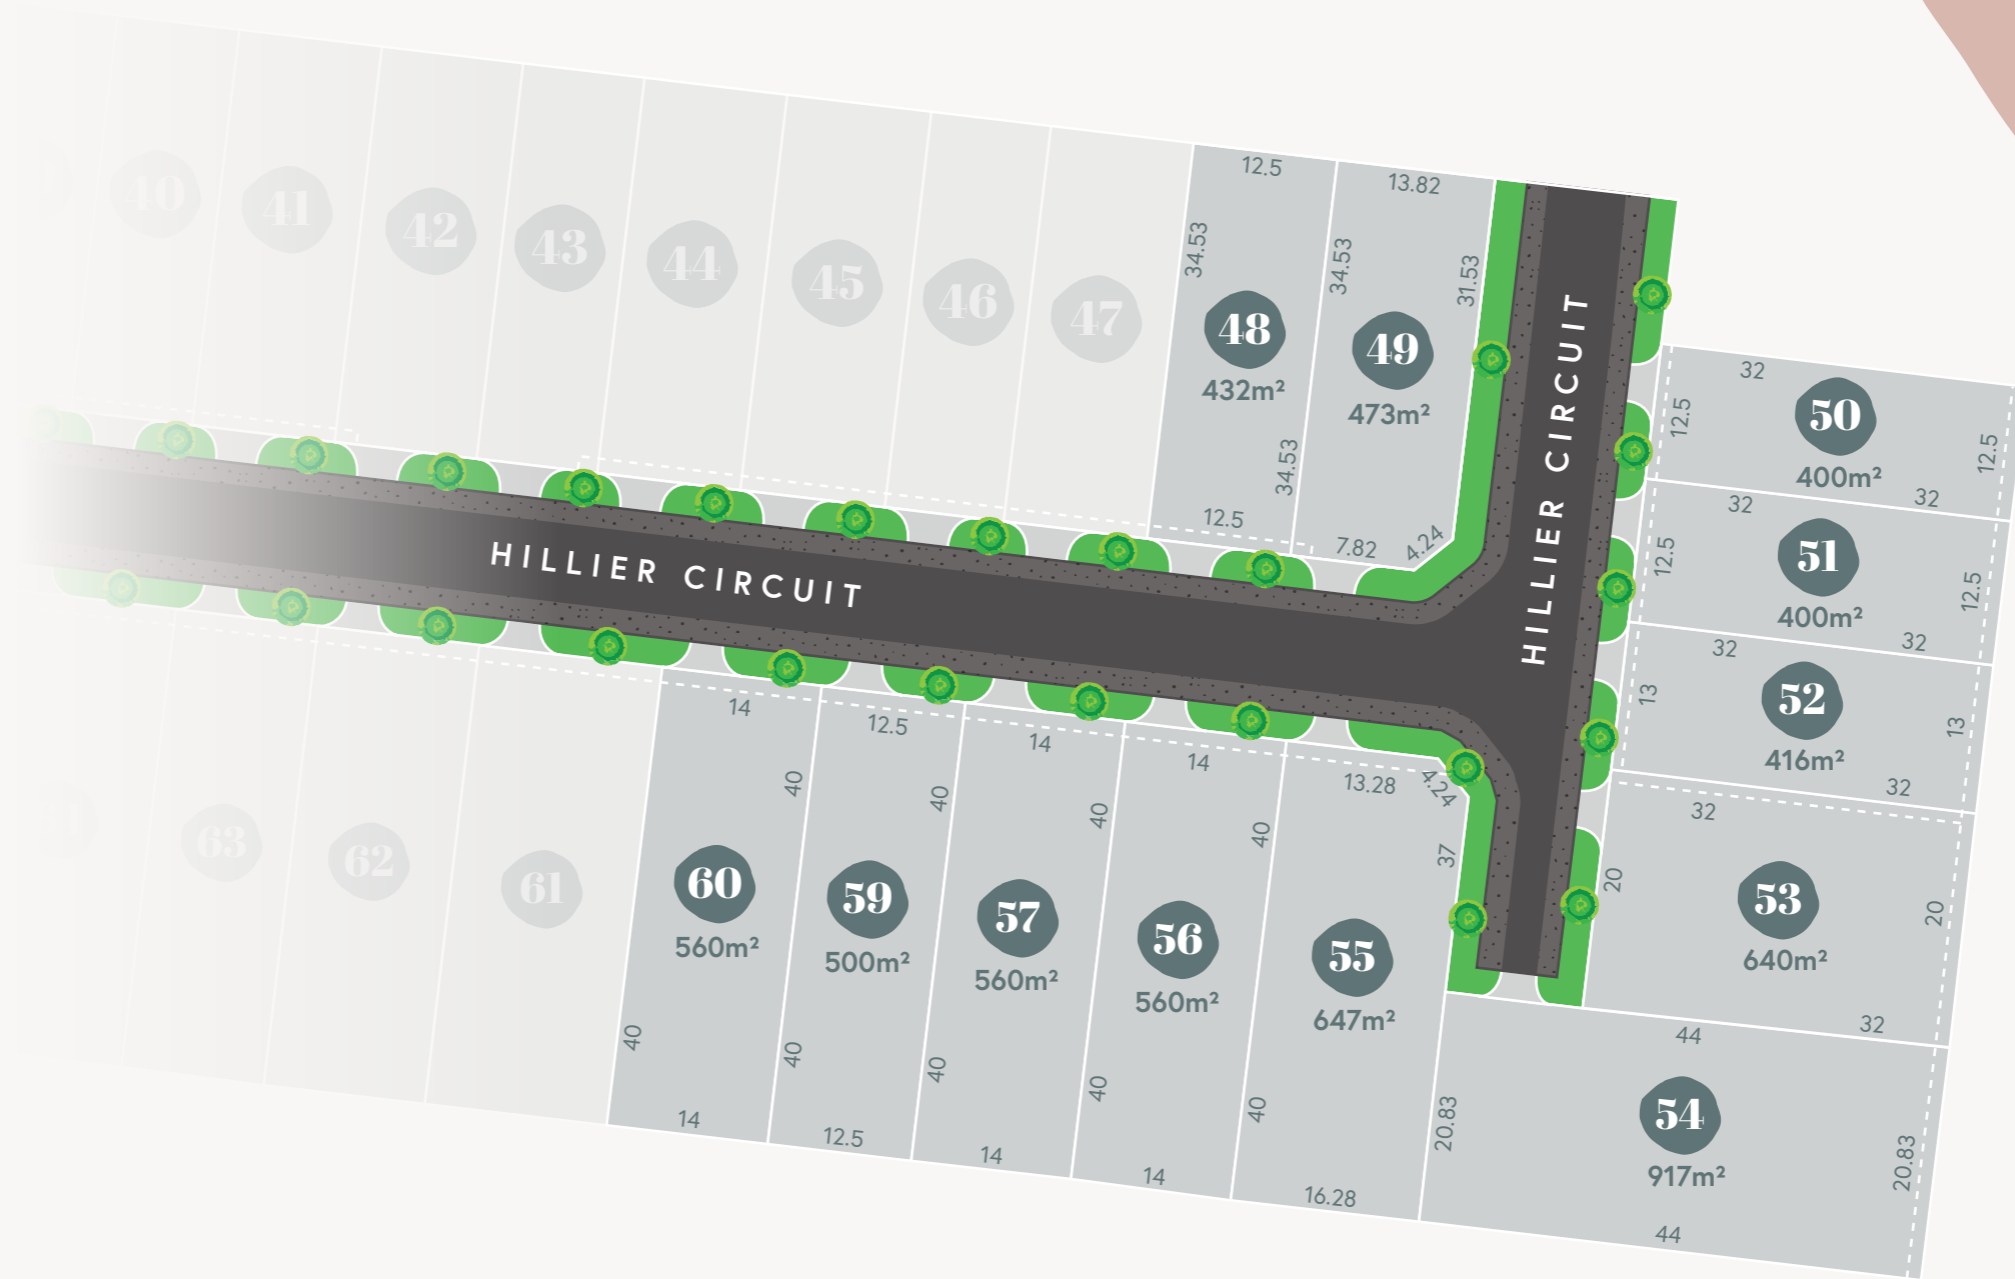

Woodlands

NAGAMBIE

The Spotted Gum Precinct

- Stage 2A Release
- Future Release